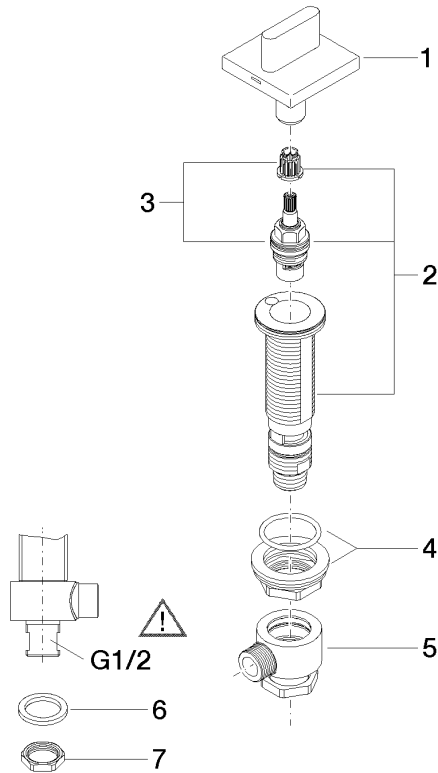

20 000 705

- hole diameter valve 32 mm
- rosette 60 x 60 mm
- with cold marking

	Dark Chrome	20 000 705-19
	Chrome	20 000 705-00
	Brushed Platinum	20 000 705-06
	Brushed Champagne (22kt Gold)	20 000 705-46
	Champagne (22kt Gold)	20 000 705-47
	Brushed Dark Platinum	20 000 705-99

20 000 705

mm [inches]

Flow rate chart

Certificates

WRAS\_2103001.

20 000 705

Parts for other finishes can be found here: [Chrome](#)

**Spare parts list**

No.	Item Number	Name	Quantity used	Delivery time
1	90 20 70 051 04-19	handle ( cold )	1	20
2	04 17 11 058 33 90	side panel	1	2
3	90 90 03 133 00 90	top	1	2
4	04 23 10 032 78 90	fixing set	1	2
5	04 17 11 023 10 90	distributor	1	2
6	90 23 30 040 00-19	threaded connector	1	-
Spare part can no longer be ordered, please order the replacement item				
7	09 30 11 059 90	disc	1	2
8	09 23 10 012 90	nut	1	2