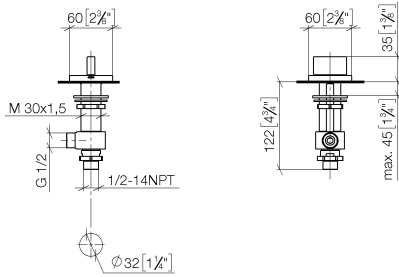

20 000 705

- hole diameter valve 32 mm
- rosette 60 x 60 mm
- with cold marking

	Dark Chrome	20 000 705-19
	Chrome	20 000 705-00
	Brushed Platinum	20 000 705-06
	Brushed Champagne (22kt Gold)	20 000 705-46
	Champagne (22kt Gold)	20 000 705-47
	Brushed Dark Platinum	20 000 705-99

20 000 705

mm [inches]

Flow rate chart

Certificates

WRAS\_2103001.

20 000 705

Parts for other finishes can be found here: [Chrome](#)

**Spare parts list**

No.	Item Number	Name	Quantity used	Delivery time
1	90 20 70 051 04-19	handle ( cold )	1	20
2	04 17 11 058 33 90	side panel	1	2
3	90 90 03 133 00 90	top	1	2
4	04 23 10 032 78 90	fixing set	1	2
5	04 17 11 023 10 90	distributor	1	2
6	90 23 30 040 00-19	threaded connector	1	-
Spare part can no longer be ordered, please order the replacement item				
7	09 30 11 059 90	disc	1	2
8	09 23 10 012 90	nut	1	2